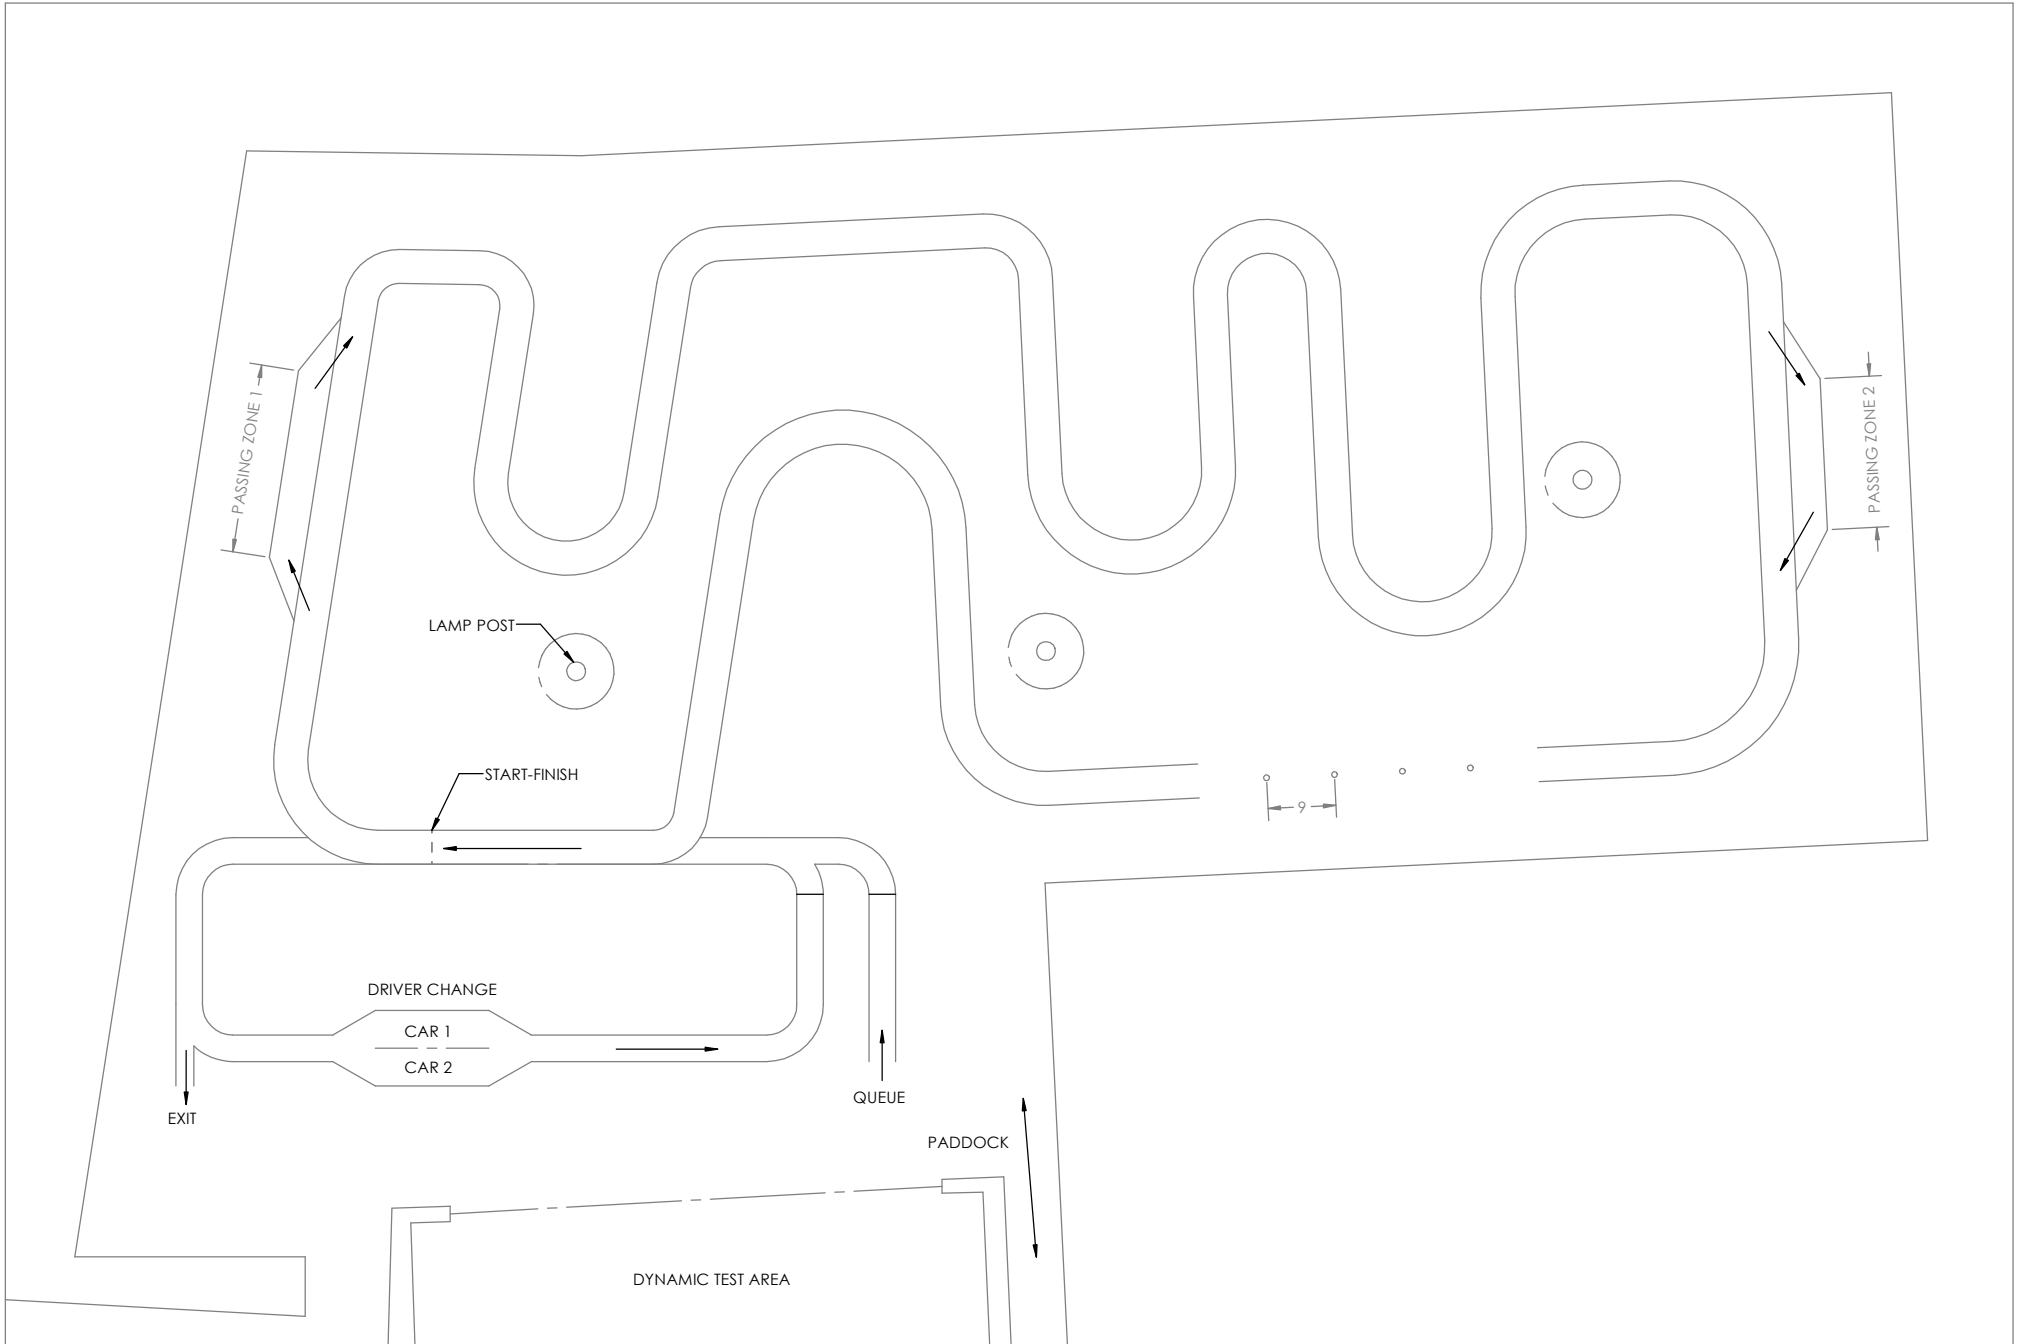

FORMULA NORTH

ENDURANCE